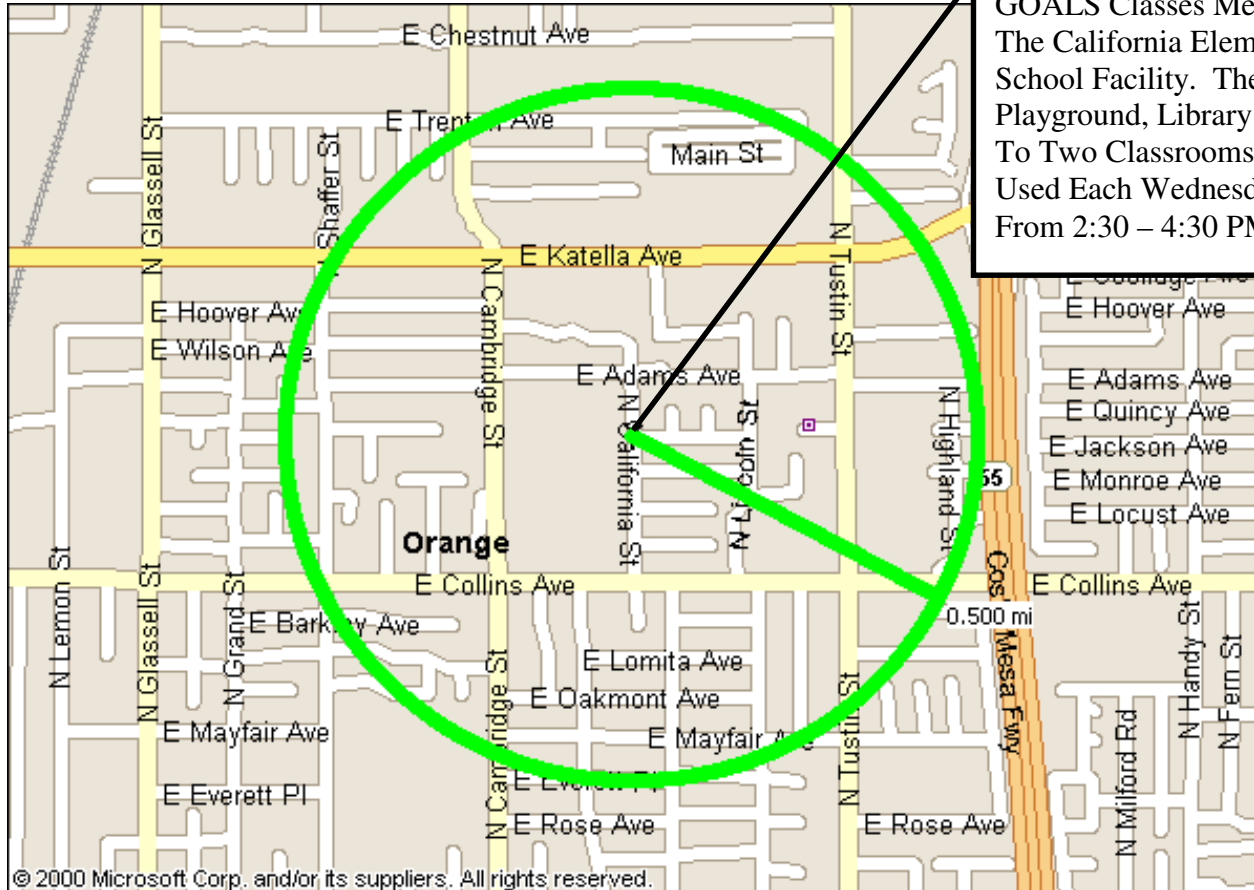

GOALS Neighborhood: Orange/California School Area

City: Orange

Location Of Classes, Bus Pick-up/Drop-Off: California Elementary School

Address: 1080 N. California St., Orange, CA 92867

GOALS Classes Meet At The California Elementary School Facility. The Playground, Library & Up To Two Classrooms Are Used Each Wednesday From 2:30 – 4:30 PM.

Additional Information/Official Boundaries

North	Approx. ½ Mile Radius From School
South	Approx. ½ Mile Radius From School
East	Approx. ½ Mile Radius From School
West	Approx. ½ Mile Radius From School